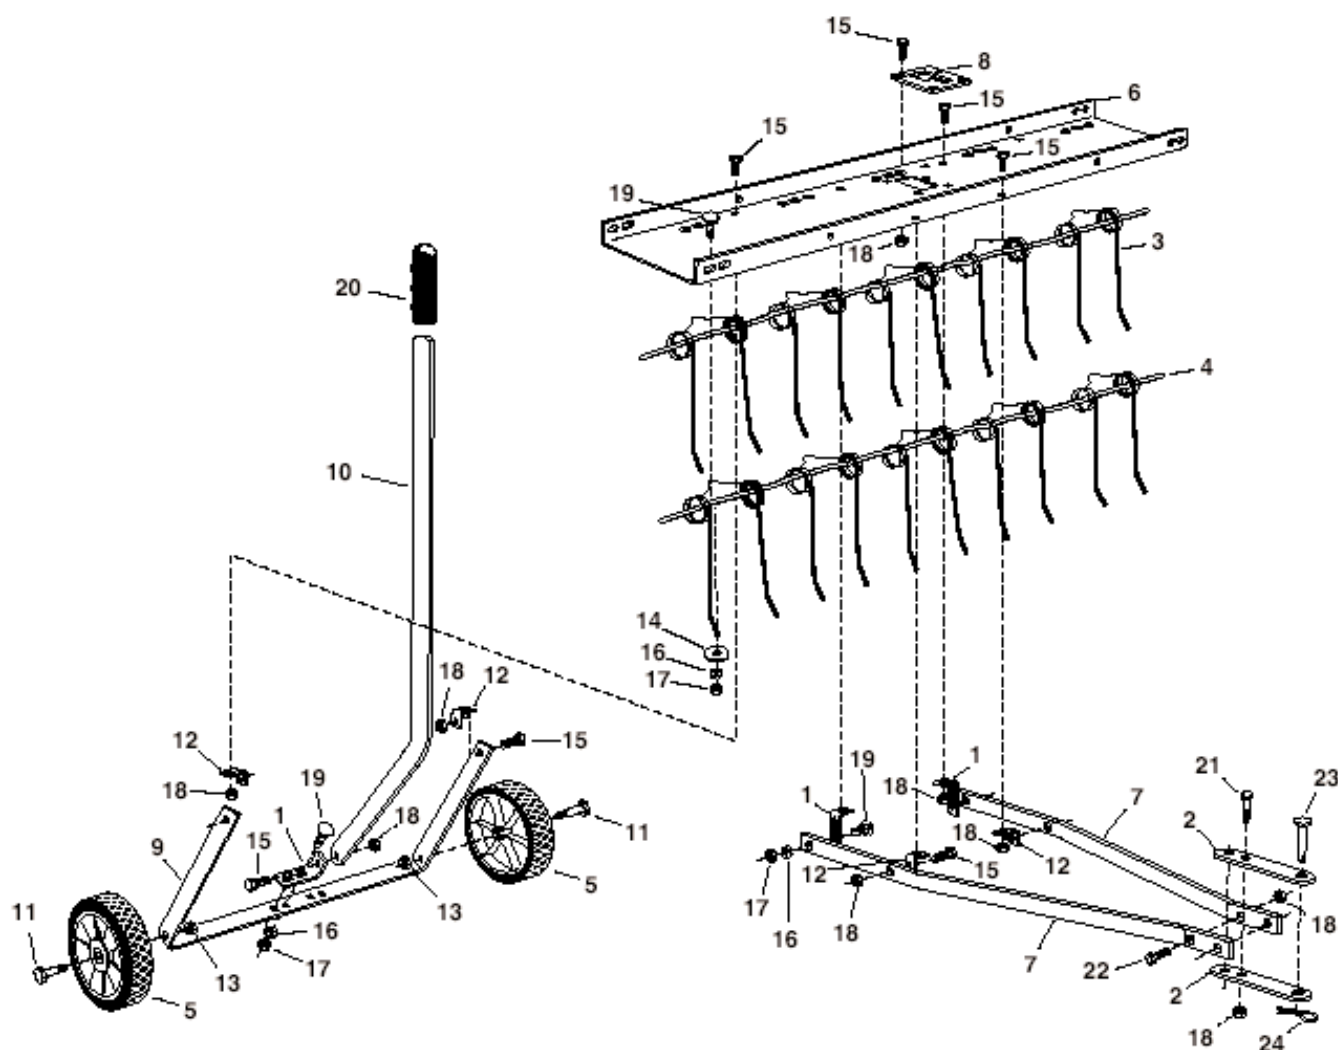

# Accessories

IPL, Tine de-thatcher, 2001-03, 106 27 29-61

45-0294

# Tine de-thatcher

**Spare parts**

**Ersatzteile**

**Pièces détachées**

**Reserve onderdelen**

**Repuestos**

**Reservdelar**

# TINE DE-THATCHER REPAIR PARTS

Key no	Part no	Qty	Description	Key no	Part no	Qty	Description
1	531 00 46-31	3	Hitch Arm Mount Bracket	14	734 11 72-01	10	Flat Washer,3/8"
2	531 00 46-42	2	Hitch Bracket	15	874 78 05-12	15	Hex Bolt,5/16"x 3/4"
3	531 00 46-26	10	Spring Tine	16	735 11 64-05	14	Lock washer 5/16"
4	531 00 81-19	2	Spring Alignment Wire	17	873 22 05-00	14	Hex Nut,5/16-18
5	531 00 46-28	2	Wheel	18	531 00 76-16	19	Hex Lock Nut, 5/16-18
6	531 00 81-20	1	Tine Shield	19	872 11 05-08	14	Carriage Bolt, 5/16"x 1"
7	531 00 46-30	2	Hitch Mount Arm	20	506 62 64-01	1	Handle Grip
8	531 00 81-02	1	Lift Plate	21	874 76 05-32	2	Hex Bolt, 5/16-18 x 2"
9	531 00 81-11	1	Axle Bracket	22	531 00 81-17	2	Hex Bolt, 5/16-18 x 1-1/4"
10	531 00 81-12	1	Lift Handle	23	531 00 81-18	1	Hitch Pin,3/8" (Flat Head)
11	531 00 46-27	2	Shoulder Bolt	24	721 68 02-51	1	Hair Cotter Pin,1/8"
12	531 00 81-15	4	Angle Bracket				
13	873 68 06-00	2	Hex Lock Nut, 3/8-16				